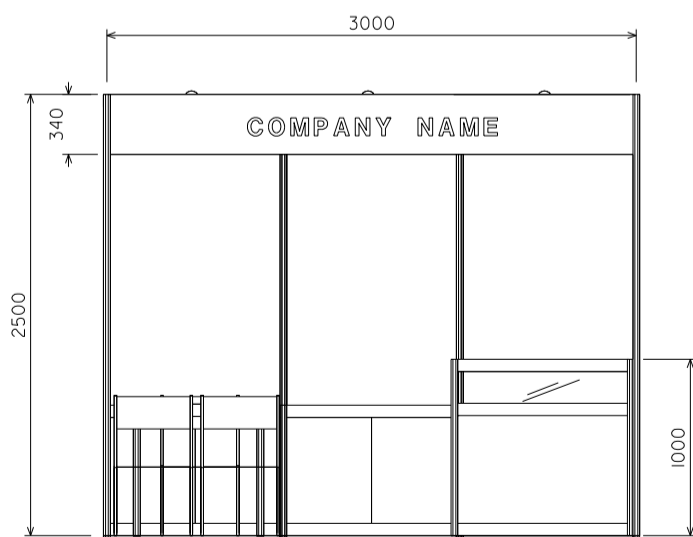

3M x 3M Standard Booth (Option B)

三米乘三米標準攤位 (選項B)

PLAN

PERSPECTIVE VIEW

FRONT ELEVATION

BOOTH SPECIFICATION		QTY
	Lockable cabinet (1mL x 0.5mD x 0.75mH)	3
	Meeting table (0.7mL x 0.7mD x 0.75mH)	1
	TABLE SHOWCASE COUNTER (1mL x 0.5mD x 1mH)	1
	Black leather chair	3
	13W LED lamp spotlight (yellow)	3
	13W LED lamp Longarmed spotlight (yellow)	2
	500w Square pin power socket	1
	RUBBISH BIN	1

*The Hong Kong Trade Development Council reserves the right to change the configuration if necessary.

*如有需要，香港貿易發展局有權更改攤位結構。

3M x 3M Standard Booth (Left Corner) (Option B)

三米乘三米標準攤位 (左邊角位) (選項B)

PLAN

PERSPECTIVE VIEW

FRONT ELEVATION

BOOTH SPECIFICATION		QTY
	Lockable cabinet (1mL x 0.5mD x 0.75mH)	3
	Meeting table (0.7mL x 0.7mD x 0.75mH)	1
	TABLE SHOWCASE COUNTER (1mL x 0.5mD x 1mH)	1
	Black leather chair	3
	13W LED lamp spotlight (yellow)	3
	13W LED lamp Longarmed spotlight (yellow)	2
	500w Square pin power socket	1
	RUBBISH BIN	1

3M x 3M Standard Booth (Right Corner) (Option B)

三米乘三米標準攤位 (右邊角位) (選項B)

PLAN

PERSPECTIVE VIEW

FRONT ELEVATION

BOOTH SPECIFICATION		QTY
	Lockable cabinet (1mL x 0.5mD x 0.75mH)	3
	Meeting table (0.7mL x 0.7mD x 0.75mH)	1
	TABLE SHOWCASE COUNTER (1mL x 0.5mD x 1mH)	1
	Black leather chair	3
	13W LED lamp spotlight (yellow)	3
	13W LED lamp Longarmed spotlight (yellow)	2
	500w Square pin power socket	1
	RUBBISH BIN	1