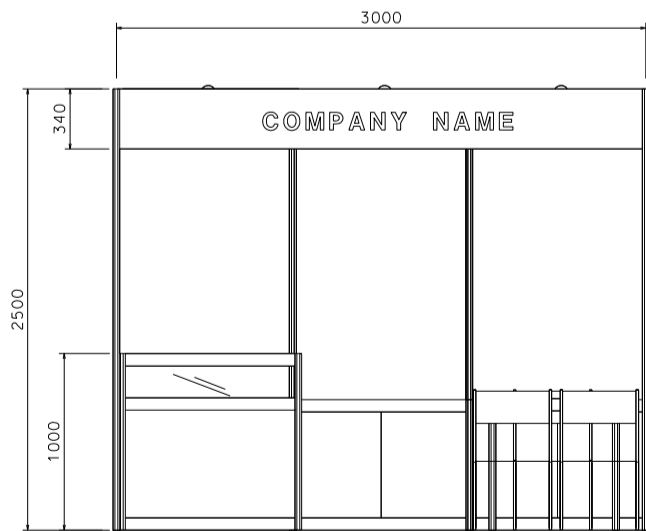

3M x 3M Standard Booth (Option B)

三米乘三米標準攤位 (選項B)

PLAN

PERSPECTIVE VIEW

FRONT ELEVATION

BOOTH SPECIFICATION		QTY
	Lockable cabinet (1mL x 0.5mD x 0.75mH)	3
	Meeting table (0.7mL x 0.7mD x 0.75mH)	1
	TABLE SHOWCASE COUNTER (1mL x 0.5mD x 1mH)	1
	Black leather chair	3
	13W LED lamp spotlight (yellow)	3
	13W LED lamp Longarmed spotlight (yellow)	2
	500w Square pin power socket	1
	RUBBISH BIN	1

*The Hong Kong Trade Development Council reserves the right to change the configuration if necessary.

*如有需要，香港貿易發展局有權更改攤位結構。

3M x 3M Standard Booth (Left Corner) (Option B)

三米乘三米標準攤位 (左邊角位) (選項B)

PLAN

PERSPECTIVE VIEW

FRONT ELEVATION

BOOTH SPECIFICATION		QTY
	Lockable cabinet (1mL x 0.5mD x 0.75mH)	3
	Meeting table (0.7mL x 0.7mD x 0.75mH)	1
	TABLE SHOWCASE COUNTER (1mL x 0.5mD x 1mH)	1
	Black leather chair	3
	13W LED lamp spotlight (yellow)	3
	13W LED lamp Longarmed spotlight (yellow)	2
	500w Square pin power socket	1
	RUBBISH BIN	1

3M x 3M Standard Booth (Right Corner) (Option B)

三米乘三米標準攤位 (右邊角位) (選項B)

PLAN

PERSPECTIVE VIEW

FRONT ELEVATION

BOOTH SPECIFICATION		QTY
	Lockable cabinet (1mL x 0.5mD x 0.75mH)	3
	Meeting table (0.7mL x 0.7mD x 0.75mH)	1
	TABLE SHOWCASE COUNTER (1mL x 0.5mD x 1mH)	1
	Black leather chair	3
	13W LED lamp spotlight (yellow)	3
	13W LED lamp Longarmed spotlight (yellow)	2
	500w Square pin power socket	1
	RUBBISH BIN	1