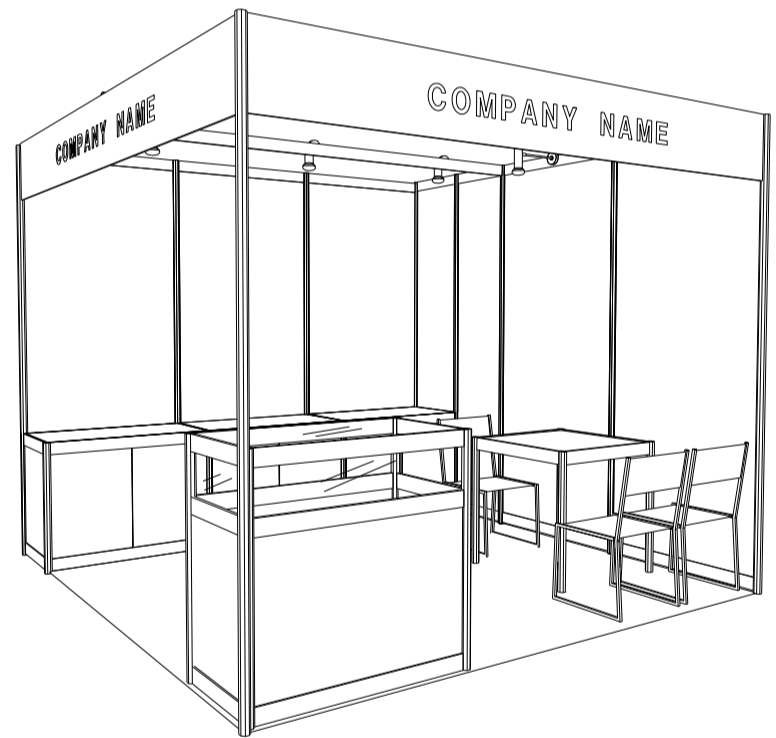

3M x 3M Standard Booth (Option B)

三米乘三米標準攤位 (選項B)

PLAN

PERSPECTIVE VIEW

FRONT ELEVATION

BOOTH SPECIFICATION		QTY
	Lockable cabinet (1mL x 0.5mD x 0.75mH)	3
	Meeting table (0.7mL x 0.7mD x 0.75mH)	1
	TABLE SHOWCASE COUNTER (1mL x 0.5mD x 1mH)	1
	Black leather chair	3
	13W LED lamp spotlight (yellow)	3
	13W LED lamp Longarmed spotlight (yellow)	2
	500w Square pin power socket	1
	RUBBISH BIN	1

*The Hong Kong Trade Development Council reserves the right to change the configuration if necessary.

*如有需要，香港貿易發展局有權更改攤位結構。

3M x 3M Standard Booth (Left Corner) (Option B)

三米乘三米標準攤位 (左邊角位) (選項B)

PLAN

PERSPECTIVE VIEW

FRONT ELEVATION

BOOTH SPECIFICATION		QTY
	Lockable cabinet (1mL x 0.5mD x 0.75mH)	3
	Meeting table (0.7mL x 0.7mD x 0.75mH)	1
	TABLE SHOWCASE COUNTER (1mL x 0.5mD x 1mH)	1
	Black leather chair	3
	13W LED lamp spotlight (yellow)	3
	13W LED lamp Longarmed spotlight (yellow)	2
	500w Square pin power socket	1
	RUBBISH BIN	1

3M x 3M Standard Booth (Right Corner) (Option B)

三米乘三米標準攤位 (右邊角位) (選項B)

PLAN

PERSPECTIVE VIEW

FRONT ELEVATION

BOOTH SPECIFICATION		QTY
	Lockable cabinet (1mL x 0.5mD x 0.75mH)	3
	Meeting table (0.7mL x 0.7mD x 0.75mH)	1
	TABLE SHOWCASE COUNTER (1mL x 0.5mD x 1mH)	1
	Black leather chair	3
	13W LED lamp spotlight (yellow)	3
	13W LED lamp Longarmed spotlight (yellow)	2
	500w Square pin power socket	1
	RUBBISH BIN	1