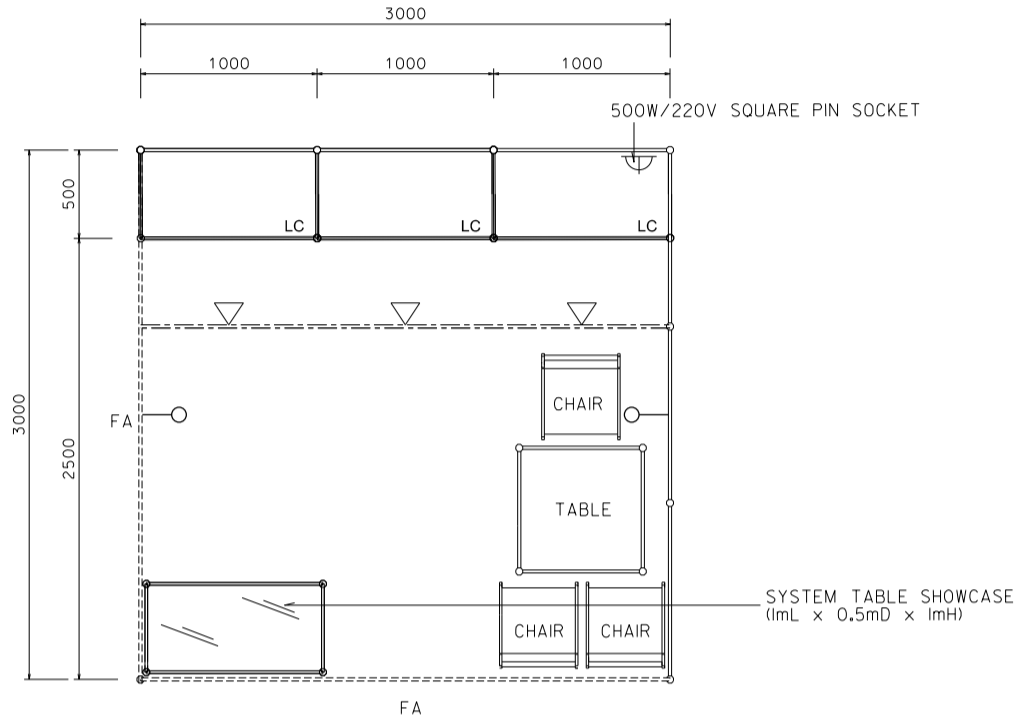

3M x 3M Standard Booth (Option B)

三米乘三米標準攤位 (選項B)

PLAN

PERSPECTIVE VIEW

FRONT ELEVATION

BOOTH SPECIFICATION		QTY
	Lockable cabinet (1mL x 0.5mD x 0.75mH)	3
	Meeting table (0.7mL x 0.7mD x 0.75mH)	1
	TABLE SHOWCASE COUNTER (1mL x 0.5mD x 1mH)	1
	Black leather chair	3
	13W LED lamp spotlight (yellow)	3
	13W LED lamp Longarmed spotlight (yellow)	2
	500w Square pin power socket	1
	RUBBISH BIN	1

*The Hong Kong Trade Development Council reserves the right to change the configuration if necessary.

*如有需要，香港貿易發展局有權更改攤位結構。

3M x 3M Standard Booth (Left Corner) (Option B)

三米乘三米標準攤位 (左邊角位) (選項B)

PLAN

PERSPECTIVE VIEW

FRONT ELEVATION

BOOTH SPECIFICATION		QTY
	Lockable cabinet (1mL x 0.5mD x 0.75mH)	3
	Meeting table (0.7mL x 0.7mD x 0.75mH)	1
	TABLE SHOWCASE COUNTER (1mL x 0.5mD x 1mH)	1
	Black leather chair	3
	13W LED lamp spotlight (yellow)	3
	13W LED lamp Longarmed spotlight (yellow)	2
	500w Square pin power socket	1
	RUBBISH BIN	1

3M x 3M Standard Booth (Right Corner) (Option B)

三米乘三米標準攤位 (右邊角位) (選項B)

PLAN

PERSPECTIVE VIEW

FRONT ELEVATION

BOOTH SPECIFICATION		QTY
	Lockable cabinet (1mL x 0.5mD x 0.75mH)	3
	Meeting table (0.7mL x 0.7mD x 0.75mH)	1
	TABLE SHOWCASE COUNTER (1mL x 0.5mD x 1mH)	1
	Black leather chair	3
	13W LED lamp spotlight (yellow)	3
	13W LED lamp Longarmed spotlight (yellow)	2
	500w Square pin power socket	1
	RUBBISH BIN	1