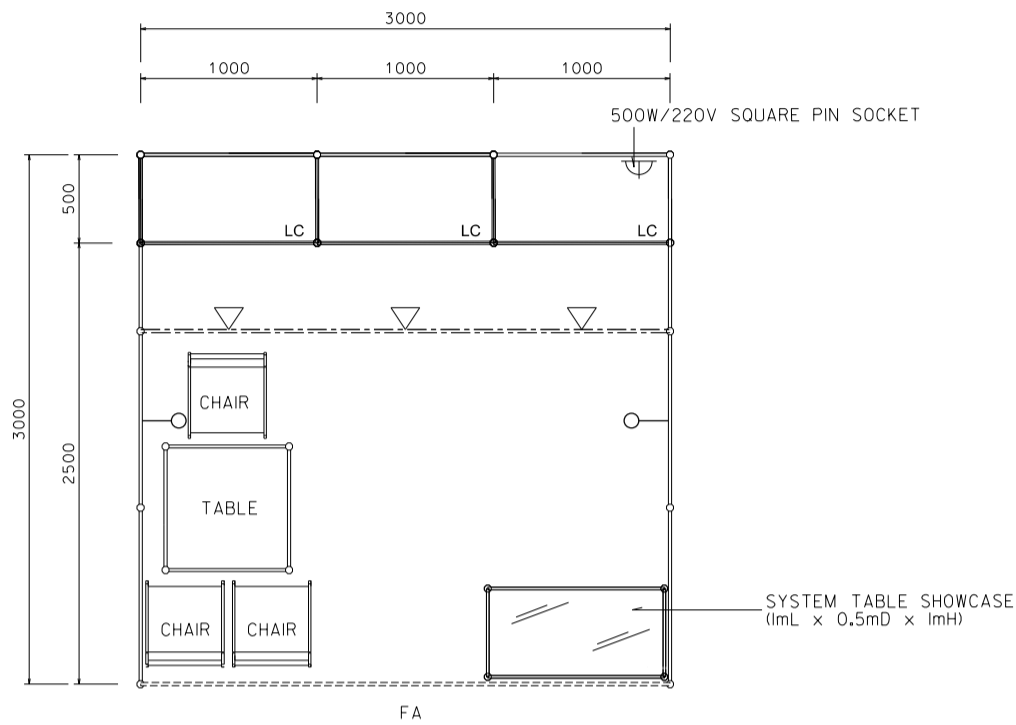

3M x 3M Standard Booth (Option B)

三米乘三米標準攤位 (選項B)

PLAN

PERSPECTIVE VIEW

FRONT ELEVATION

BOOTH SPECIFICATION		QTY
	Lockable cabinet (1mL x 0.5mD x 0.75mH)	3
	Meeting table (0.7mL x 0.7mD x 0.75mH)	1
	TABLE SHOWCASE COUNTER (1mL x 0.5mD x 1mH)	1
	Black leather chair	3
	13W LED lamp spotlight (yellow)	3
	13W LED lamp Longarmed spotlight (yellow)	2
	500w Square pin power socket	1
	RUBBISH BIN	1

*The Hong Kong Trade Development Council reserves the right to change the configuration if necessary.

*如有需要，香港貿易發展局有權更改攤位結構。

3M x 3M Standard Booth (Left Corner) (Option B)

三米乘三米標準攤位 (左邊角位) (選項B)

PLAN

PERSPECTIVE VIEW

FRONT ELEVATION

BOOTH SPECIFICATION		QTY
	Lockable cabinet (1mL x 0.5mD x 0.75mH)	3
	Meeting table (0.7mL x 0.7mD x 0.75mH)	1
	TABLE SHOWCASE COUNTER (1mL x 0.5mD x 1mH)	1
	Black leather chair	3
	13W LED lamp spotlight (yellow)	3
	13W LED lamp Longarmed spotlight (yellow)	2
	500w Square pin power socket	1
	RUBBISH BIN	1

3M x 3M Standard Booth (Right Corner) (Option B)

三米乘三米標準攤位 (右邊角位) (選項B)

PLAN

PERSPECTIVE VIEW

FRONT ELEVATION

BOOTH SPECIFICATION		QTY
	Lockable cabinet (1mL x 0.5mD x 0.75mH)	3
	Meeting table (0.7mL x 0.7mD x 0.75mH)	1
	TABLE SHOWCASE COUNTER (1mL x 0.5mD x 1mH)	1
	Black leather chair	3
	13W LED lamp spotlight (yellow)	3
	13W LED lamp Longarmed spotlight (yellow)	2
	500w Square pin power socket	1
	RUBBISH BIN	1