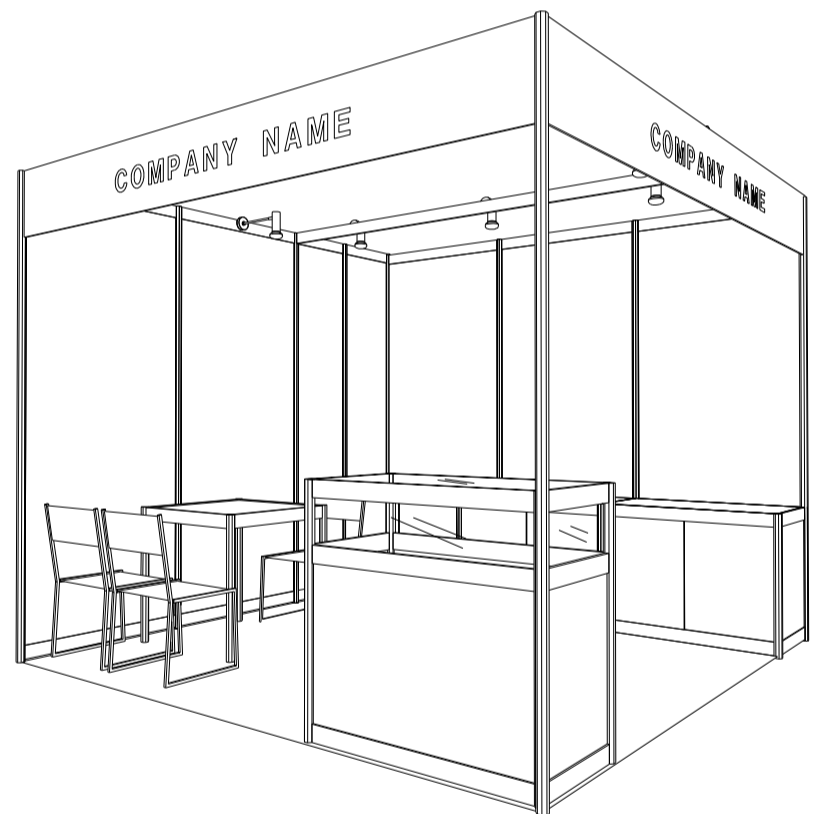

3M x 3M Standard Booth (Option B)

三米乘三米標準攤位 (選項B)

PLAN

PERSPECTIVE VIEW

FRONT ELEVATION

BOOTH SPECIFICATION		QTY
	Lockable cabinet (1mL x 0.5mD x 0.75mH)	3
	Meeting table (0.7mL x 0.7mD x 0.75mH)	1
	TABLE SHOWCASE COUNTER (1mL x 0.5mD x 1mH)	1
	Black leather chair	3
	13W LED lamp spotlight (yellow)	3
	13W LED lamp Longarmed spotlight (yellow)	2
	500w Square pin power socket	1
	RUBBISH BIN	1

*The Hong Kong Trade Development Council reserves the right to change the configuration if necessary.

*如有需要，香港貿易發展局有權更改攤位結構。

3M x 3M Standard Booth (Left Corner) (Option B)

三米乘三米標準攤位 (左邊角位) (選項B)

PLAN

PERSPECTIVE VIEW

FRONT ELEVATION

BOOTH SPECIFICATION		QTY
	Lockable cabinet (1mL x 0.5mD x 0.75mH)	3
	Meeting table (0.7mL x 0.7mD x 0.75mH)	1
	TABLE SHOWCASE COUNTER (1mL x 0.5mD x 1mH)	1
	Black leather chair	3
	13W LED lamp spotlight (yellow)	3
	13W LED lamp Longarmed spotlight (yellow)	2
	500w Square pin power socket	1
	RUBBISH BIN	1

3M x 3M Standard Booth (Right Corner) (Option B)

三米乘三米標準攤位 (右邊角位) (選項B)

PLAN

PERSPECTIVE VIEW

FRONT ELEVATION

BOOTH SPECIFICATION		QTY
	Lockable cabinet (1mL x 0.5mD x 0.75mH)	3
	Meeting table (0.7mL x 0.7mD x 0.75mH)	1
	TABLE SHOWCASE COUNTER (1mL x 0.5mD x 1mH)	1
	Black leather chair	3
	13W LED lamp spotlight (yellow)	3
	13W LED lamp Longarmed spotlight (yellow)	2
	500w Square pin power socket	1
	RUBBISH BIN	1