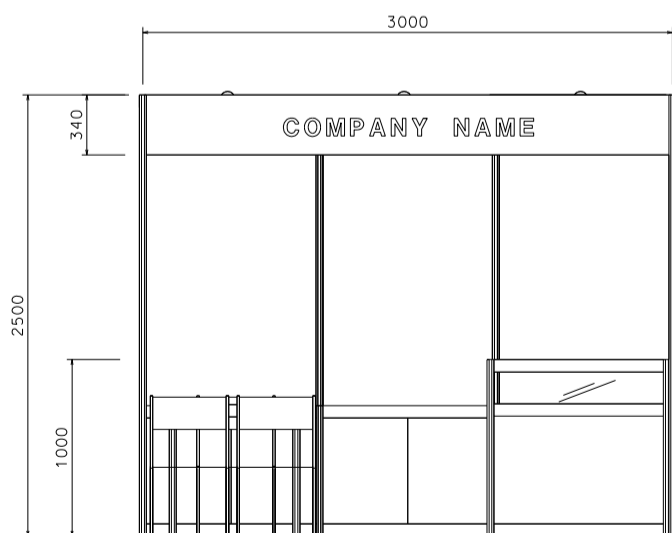

3M x 3M Standard Booth (Option B)

三米乘三米標準攤位 (選項B)

PLAN

PERSPECTIVE VIEW

FRONT ELEVATION

BOOTH SPECIFICATION		QTY
	Lockable cabinet (1mL x 0.5mD x 0.75mH)	3
	Meeting table (0.7mL x 0.7mD x 0.75mH)	1
	TABLE SHOWCASE COUNTER (1mL x 0.5mD x 1mH)	1
	Black leather chair	3
	13W LED lamp spotlight (yellow)	3
	13W LED lamp Longarmed spotlight (yellow)	2
	500w Square pin power socket	1
	RUBBISH BIN	1

FRONT ELEVATION

BOOTH SPECIFICATION		QTY
	Lockable cabinet (1mL x 0.5mD x 0.75mH)	3
	Meeting table (0.7mL x 0.7mD x 0.75mH)	1
	TABLE SHOWCASE COUNTER (1mL x 0.5mD x 1mH)	1
	Black leather chair	3
	13W LED lamp spotlight (yellow)	3
	13W LED lamp Longarmed spotlight (yellow)	2
	500w Square pin power socket	1
	RUBBISH BIN	1

3M x 3M Standard Booth (Right Corner) (Option B)

三米乘三米標準攤位 (右邊角位) (選項B)

PLAN

PERSPECTIVE VIEW

FRONT ELEVATION

BOOTH SPECIFICATION		QTY
	Lockable cabinet (1mL x 0.5mD x 0.75mH)	3
	Meeting table (0.7mL x 0.7mD x 0.75mH)	1
	TABLE SHOWCASE COUNTER (1mL x 0.5mD x 1mH)	1
	Black leather chair	3
	13W LED lamp spotlight (yellow)	3
	13W LED lamp Longarmed spotlight (yellow)	2
	500w Square pin power socket	1
	RUBBISH BIN	1