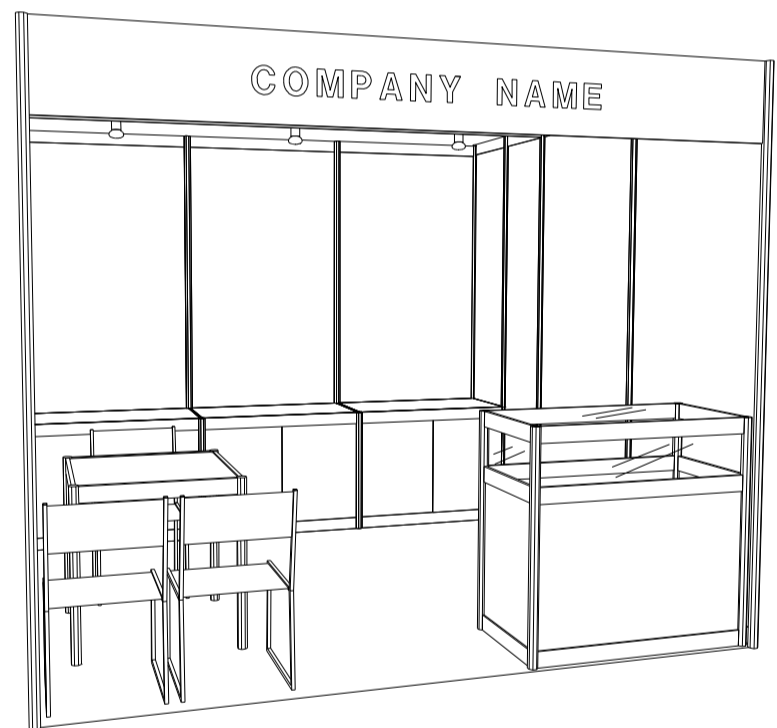

3M x 3M Standard Booth (Option B)

三米乘三米標準攤位 (選項B)

PLAN

PERSPECTIVE VIEW

FRONT ELEVATION

BOOTH SPECIFICATION		QTY
	Lockable cabinet (1mL x 0.5mD x 0.75mH)	3
	Meeting table (0.7mL x 0.7mD x 0.75mH)	1
	TABLE SHOWCASE COUNTER (1mL x 0.5mD x 1mH)	1
	Black leather chair	3
	13W LED lamp spotlight (yellow)	3
	13W LED lamp Longarmed spotlight (yellow)	2
	500w Square pin power socket	1
	RUBBISH BIN	1

*The Hong Kong Trade Development Council reserves the right to change the configuration if necessary.

*如有需要，香港貿易發展局有權更改攤位結構。

3M x 3M Standard Booth (Left Corner) (Option B)

三米乘三米標準攤位 (左邊角位) (選項B)

PLAN

PERSPECTIVE VIEW

FRONT ELEVATION

BOOTH SPECIFICATION		QTY
	Lockable cabinet (1mL x 0.5mD x 0.75mH)	3
	Meeting table (0.7mL x 0.7mD x 0.75mH)	1
	TABLE SHOWCASE COUNTER (1mL x 0.5mD x 1mH)	1
	Black leather chair	3
	13W LED lamp spotlight (yellow)	3
	13W LED lamp Longarmed spotlight (yellow)	2
	500w Square pin power socket	1
	RUBBISH BIN	1

3M x 3M Standard Booth (Right Corner) (Option B)

三米乘三米標準攤位 (右邊角位) (選項B)

PLAN

PERSPECTIVE VIEW

FRONT ELEVATION

BOOTH SPECIFICATION		QTY
	Lockable cabinet (1mL x 0.5mD x 0.75mH)	3
	Meeting table (0.7mL x 0.7mD x 0.75mH)	1
	TABLE SHOWCASE COUNTER (1mL x 0.5mD x 1mH)	1
	Black leather chair	3
	13W LED lamp spotlight (yellow)	3
	13W LED lamp Longarmed spotlight (yellow)	2
	500w Square pin power socket	1
	RUBBISH BIN	1