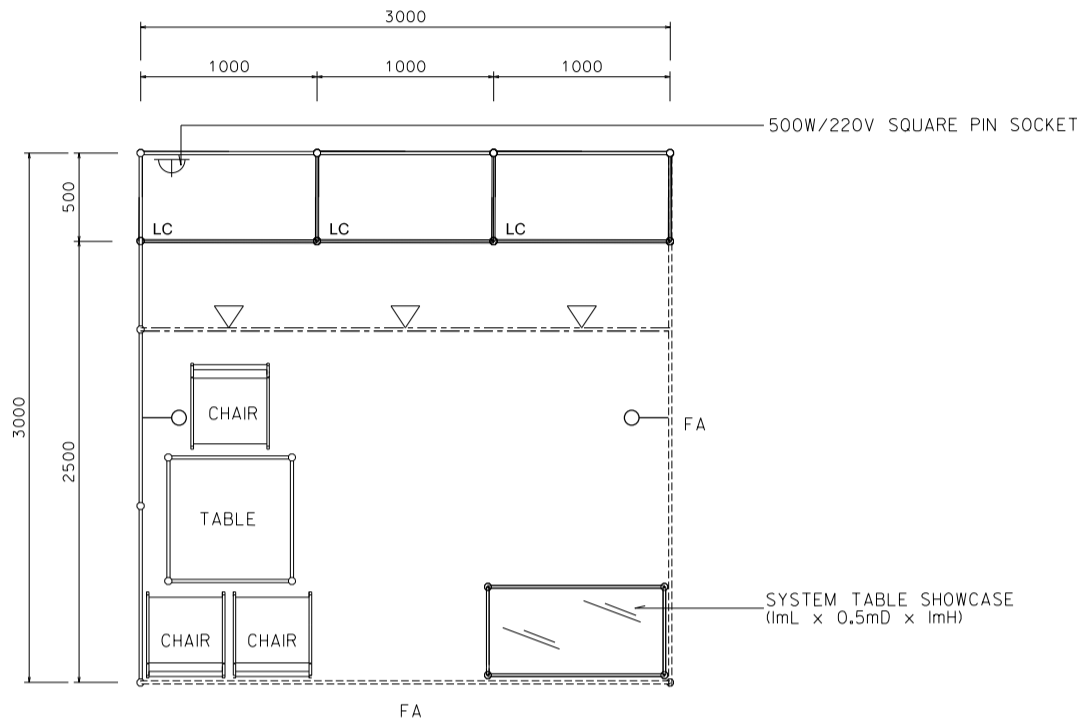

3M x 3M Standard Booth (Option B)

三米乘三米標準攤位 (選項B)

PLAN

PERSPECTIVE VIEW

FRONT ELEVATION

BOOTH SPECIFICATION		QTY
	Lockable cabinet (1mL x 0.5mD x 0.75mH)	3
	Meeting table (0.7mL x 0.7mD x 0.75mH)	1
	TABLE SHOWCASE COUNTER (1mL x 0.5mD x 1mH)	1
	Black leather chair	3
	13W LED lamp spotlight (yellow)	3
	13W LED lamp Longarmed spotlight (yellow)	2
	500w Square pin power socket	1
	RUBBISH BIN	1

*The Hong Kong Trade Development Council reserves the right to change the configuration if necessary.

*如有需要，香港貿易發展局有權更改攤位結構。

3M x 3M Standard Booth (Left Corner) (Option B)

三米乘三米標準攤位 (左邊角位) (選項B)

PLAN

PERSPECTIVE VIEW

FRONT ELEVATION

BOOTH SPECIFICATION		QTY
	Lockable cabinet (1mL x 0.5mD x 0.75mH)	3
	Meeting table (0.7mL x 0.7mD x 0.75mH)	1
	TABLE SHOWCASE COUNTER (1mL x 0.5mD x 1mH)	1
	Black leather chair	3
	13W LED lamp spotlight (yellow)	3
	13W LED lamp Longarmed spotlight (yellow)	2
	500w Square pin power socket	1
	RUBBISH BIN	1

3M x 3M Standard Booth (Right Corner) (Option B)

三米乘三米標準攤位 (右邊角位) (選項B)

PLAN

PERSPECTIVE VIEW

FRONT ELEVATION

BOOTH SPECIFICATION		QTY
	Lockable cabinet (1mL x 0.5mD x 0.75mH)	3
	Meeting table (0.7mL x 0.7mD x 0.75mH)	1
	TABLE SHOWCASE COUNTER (1mL x 0.5mD x 1mH)	1
	Black leather chair	3
	13W LED lamp spotlight (yellow)	3
	13W LED lamp Longarmed spotlight (yellow)	2
	500w Square pin power socket	1
	RUBBISH BIN	1